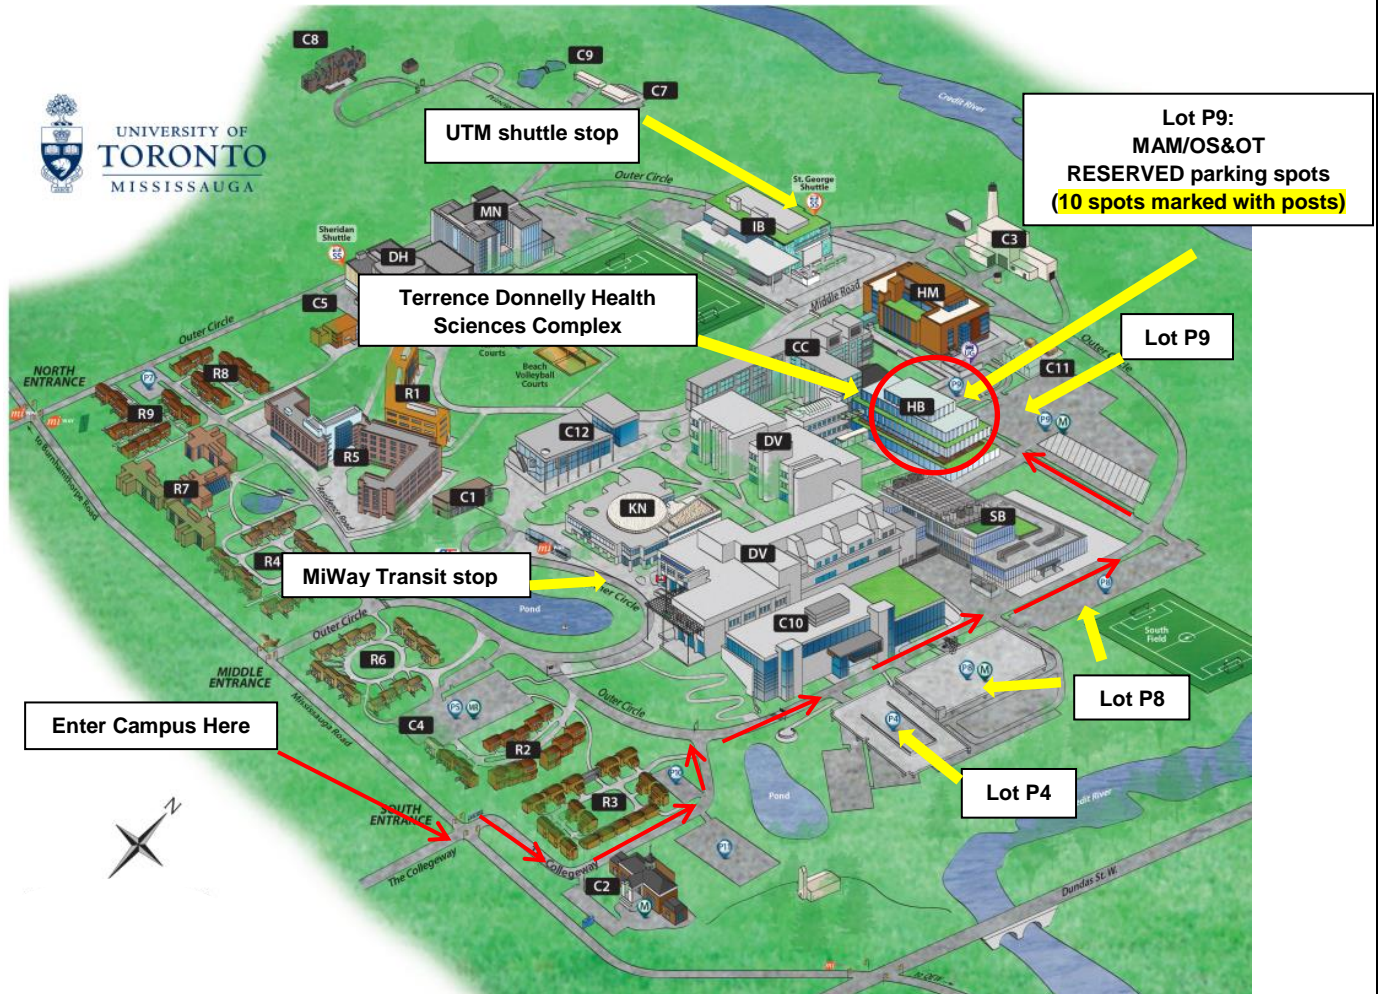

Directions & Parking Instructions

University of Toronto Mississauga
Terrence Donnelly Health Sciences Complex
3359 Mississauga Road, Mississauga, ON L5L 1C6

Driving

Traveling East on Hwy 401 (from Windsor/London)

Traveling East on the QEW (from Niagara/Hamilton)

- Exit QEW at Erin Mills Parkway
- Turn left (North) onto Erin Mills Parkway
- Turn right (East) onto Dundas Street
- Turn left (North) on to Mississauga Road
- UTM is on your right-hand side (use Collegeway entrance)

Traveling West on the QEW (from Toronto)

- Exit QEW at Mississauga Road Turn left (North) onto Mississauga Road
- Cross Dundas Street W. UTM is on your right-hand side (use Collegeway entrance)

Traveling West on Hwy 401

- Exit Hwy 401 onto Hwy 403 West
- Exit Hwy 403 at Erin Mills Parkway
- Turn left (South) onto Erin Mills Parkway to Burnhamthorpe Road
- Turn left (East) onto Burnhamthorpe Road
- Turn right (South) on Mississauga Road
- UTM is on your left-hand side (use Collegeway entrance)