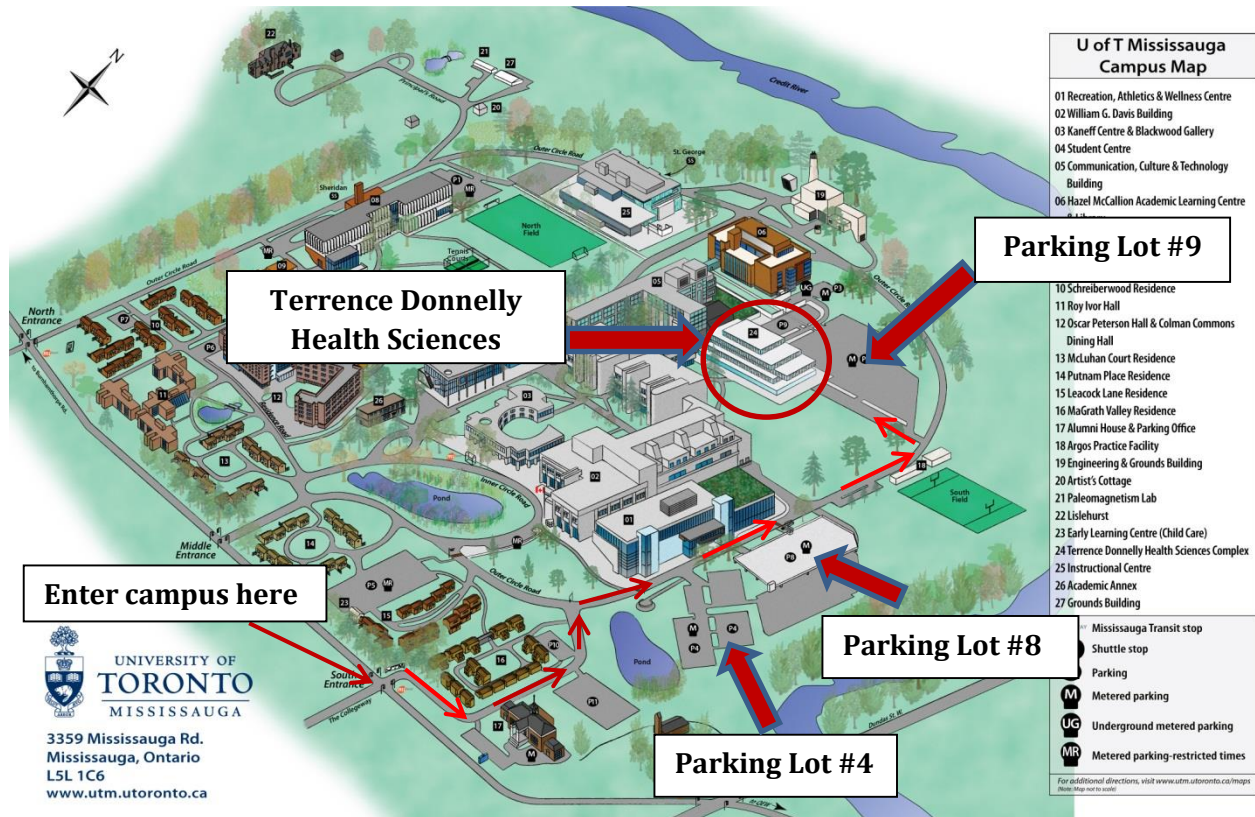

### Driving Instructions

#### **Traveling East on Hwy 401 (from Windsor/London)**

- Exit Hwy 401 at Erin Mills Parkway
- Turn right (South) onto Erin Mills Parkway
- Turn left (East) onto Burnhamthorpe Road
- Turn right (South) onto Mississauga Road
- UTM is on your left-hand side

#### **Traveling East on the QEW (from Niagara/Hamilton)**

- Exit QEW at Mississauga Road
- Turn left onto service road to Mississauga Road
- Make left (North) onto Mississauga Road
- Cross Dundas Street West
- UTM is on your right-hand side

#### **Traveling West on the QEW (from Toronto)**

- Exit QEW at Mississauga Road Turn left (North) onto Mississauga Road
- Cross Dundas Street West UTM is on your right-hand side